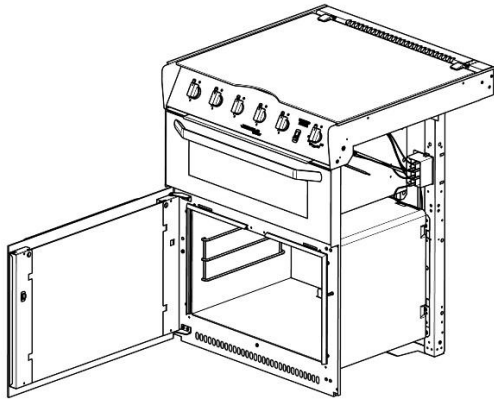

Behind handle cladding

Grill doors

Spare part number	Glass	Print	Cladding	Cladding position	Handle style	Handle colour
SMAO3515.BKX	Clear	Black	No	N/A		Black
SMAO3515.BK2X	Clear	Black	Yes	Full		Black
SMAO3515.BK4X	Clear	Black	Yes	Full		Black
SMAO3515.BK5X	Clear	Black	No	N/A		Black
SMAO3515.MIRX	Mirror	Black	No	N/A		Black
SMAO3515.SLV/BKX	Clear	Black	No	N/A		Black

Oven door styles

Left hinged oven doors

Right hinged oven doors

Right hinged oven doors

Spare part number	Glass	Print	Cladding	Cladding position	Handle style	Handle colour
SMAO3535.BKRX	Clear	Black	No	N/A		Black
SMAO3535.BK2RX	Clear	Black	Yes	Full		Black
SMAO3535.BK4RX	Clear	Black	Yes	Full		Black
SMAO3535.BK5RX	Clear	Black	No	N/A		Black
SMAO3535.MIRRX	Mirror	Black	No	N/A		Black
SMAO3535.SLV/BKRX	Clear	Black	No	N/A		Black