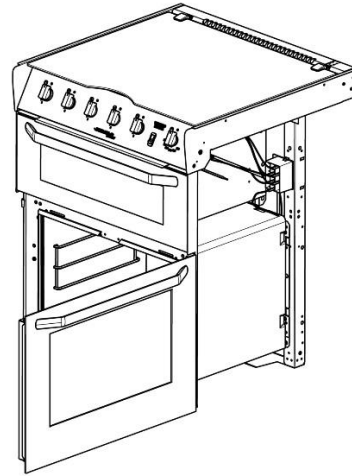

Behind handle cladding

Grill doors

Spare part number	Glass	Print	Cladding	Cladding position	Handle style	Handle colour
SMAO3515.BKX	Clear	Black	No	N/A		Black
SMAO3515.BK2X	Clear	Black	Yes	Full		Black
SMAO3515.BK4X	Clear	Black	Yes	Full		Black
SMAO3515.BK5X	Clear	Black	No	N/A		Black
SMAO3515.MIRX	Mirror	Black	No	N/A		Black
SMAO3515.SLV/BKX	Clear	Black	No	N/A		Black

Oven door styles

Left hinged oven doors

Right hinged oven doors

Right hinged oven doors

Spare part number	Glass	Print	Cladding	Cladding position	Handle style	Handle colour
SMAO3535.BKRX	Clear	Black	No	N/A		Black
SMAO3535.BK2RX	Clear	Black	Yes	Full		Black
SMAO3535.BK4RX	Clear	Black	Yes	Full		Black
SMAO3535.BK5RX	Clear	Black	No	N/A		Black
SMAO3535.MIRRX	Mirror	Black	No	N/A		Black
SMAO3535.SLV/BKRX	Clear	Black	No	N/A		Black