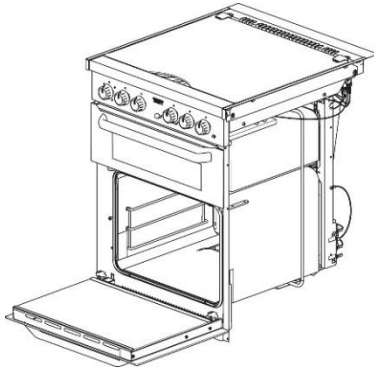

Grill Doors

No cladding

Bottom cladding

Spare part number	Glass	Print	Cladding	Cladding Position	Handle Style	Handle Colour
SMAO5060.BK01X	Clear	Black	No	N/A		Chrome
SMAO5060.BK02X	Clear	Black	No	N/A		Chrome
SMAO5060.BK03X	Clear	Black	No	N/A		Brushed Nickel
SMAO5060.BK04X	Clear	Black	No	N/A		Brushed Nickel
SMAO5060.BK05X	Clear	Black	No	N/A		Brushed Nickel
SMAO5060.BK06X	Clear	Black	No	N/A		Brushed Nickel
SMAO5060.BK07X	Clear	Black	No	N/A		Chrome
SMAO5060.BK08X	Clear	Black	No	N/A		Chrome
SMAO5060.BK09X	Clear	Black	No	N/A		Black

Oven doors

Drop down oven doors

Left hinged oven doors

Spare part number	Glass	Print	Cladding	Cladding position	Handle style	Handle colour
Drop down						
SMAO5080.BK01X	Clear	Black	No	N/A		Chrome
SMAO5080.BK02X	Clear	Black	No	N/A		Chrome
SMAO5080.BK03X	Clear	Black	No	N/A		Brushed Nickel
SMAO5080.BK04X	Clear	Black	No	N/A		Brushed Nickel
SMAO5080.BK05X	Clear	Black	No	N/A		Brushed Nickel
SMAO5080.BK06X	Clear	Black	No	N/A		Brushed Nickel
SMAO5080.BK07X	Clear	Black	No	N/A		Chrome
SMAO5080.BK09X	Clear	Black	No	N/A		Black
SMAO5082.BK01X	Clear	Black	Yes	Bottom		Chrome
Left hinged						
SMAO5081.BK08X	Clear	Black	No	N/A		Chrome
Right hinged						
SMAO5084.BK01X	Clear	Black	No	N/A		Chrome