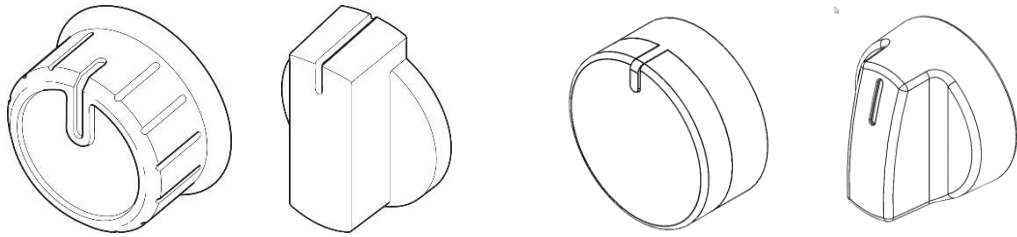

Control knobs

Spare part number	SSPA0900	SSPA0901	SSPA0933	SSPA0932
Colour suffix	Brushed-Nickel .BNK Black .BK	Matt Nickel .MNK Brushed-Nickel .BNK Chrome .CR Black .BK	Brushed-Nickel .BNK Chrome .CR	Chrome .CR Black .BK Brushed-Nickel .BNK
Set quantity	6	6	6	6

Grill Doors

No cladding

Bottom cladding

Spare part number	Glass	Print	Cladding	Cladding Position	Handle Style	Handle Colour
SMAO5060.BK01X	Clear	Black	No	N/A		Chrome
SMAO5060.BK02X	Clear	Black	No	N/A		Chrome
SMAO5060.BK03X	Clear	Black	No	N/A		Brushed Nickel
SMAO5060.BK04X	Clear	Black	No	N/A		Brushed Nickel
SMAO5060.BK05X	Clear	Black	No	N/A		Brushed Nickel
SMAO5060.BK06X	Clear	Black	No	N/A		Brushed Nickel
SMAO5060.BK07X	Clear	Black	No	N/A		Chrome
SMAO5060.BK08X	Clear	Black	No	N/A		Chrome
SMAO5060.BK09X	Clear	Black	No	N/A		Black