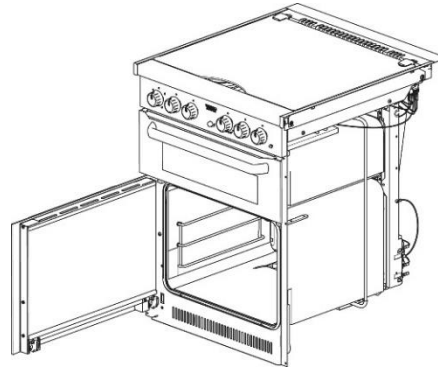

Grill Doors

No cladding

Bottom cladding

Spare part number	Glass	Print	Cladding	Cladding Position	Handle Style	Handle Colour
SMAO5060.BK01X	Clear	Black	No	N/A		Chrome
SMAO5060.BK02X	Clear	Black	No	N/A		Chrome
SMAO5060.BK03X	Clear	Black	No	N/A		Brushed Nickel
SMAO5060.BK04X	Clear	Black	No	N/A		Brushed Nickel
SMAO5060.BK05X	Clear	Black	No	N/A		Brushed Nickel
SMAO5060.BK06X	Clear	Black	No	N/A		Brushed Nickel
SMAO5060.BK07X	Clear	Black	No	N/A		Chrome
SMAO5060.BK08X	Clear	Black	No	N/A		Chrome
SMAO5060.BK09X	Clear	Black	No	N/A		Black

Oven doors

Drop down oven doors

Left hinged oven doors

Spare part number	Glass	Print	Cladding	Cladding position	Handle style	Handle colour
Drop down						
SMAO5080.BK01X	Clear	Black	No	N/A		Chrome
SMAO5080.BK02X	Clear	Black	No	N/A		Chrome
SMAO5080.BK03X	Clear	Black	No	N/A		Brushed Nickel
SMAO5080.BK04X	Clear	Black	No	N/A		Brushed Nickel
SMAO5080.BK05X	Clear	Black	No	N/A		Brushed Nickel
SMAO5080.BK06X	Clear	Black	No	N/A		Brushed Nickel
SMAO5080.BK07X	Clear	Black	No	N/A		Chrome
SMAO5080.BK09X	Clear	Black	No	N/A		Black
SMAO5082.BK01X	Clear	Black	Yes	Bottom		Chrome
Left hinged						
SMAO5081.BK08X	Clear	Black	No	N/A		Chrome
Right hinged						
SMAO5084.BK01X	Clear	Black	No	N/A		Chrome