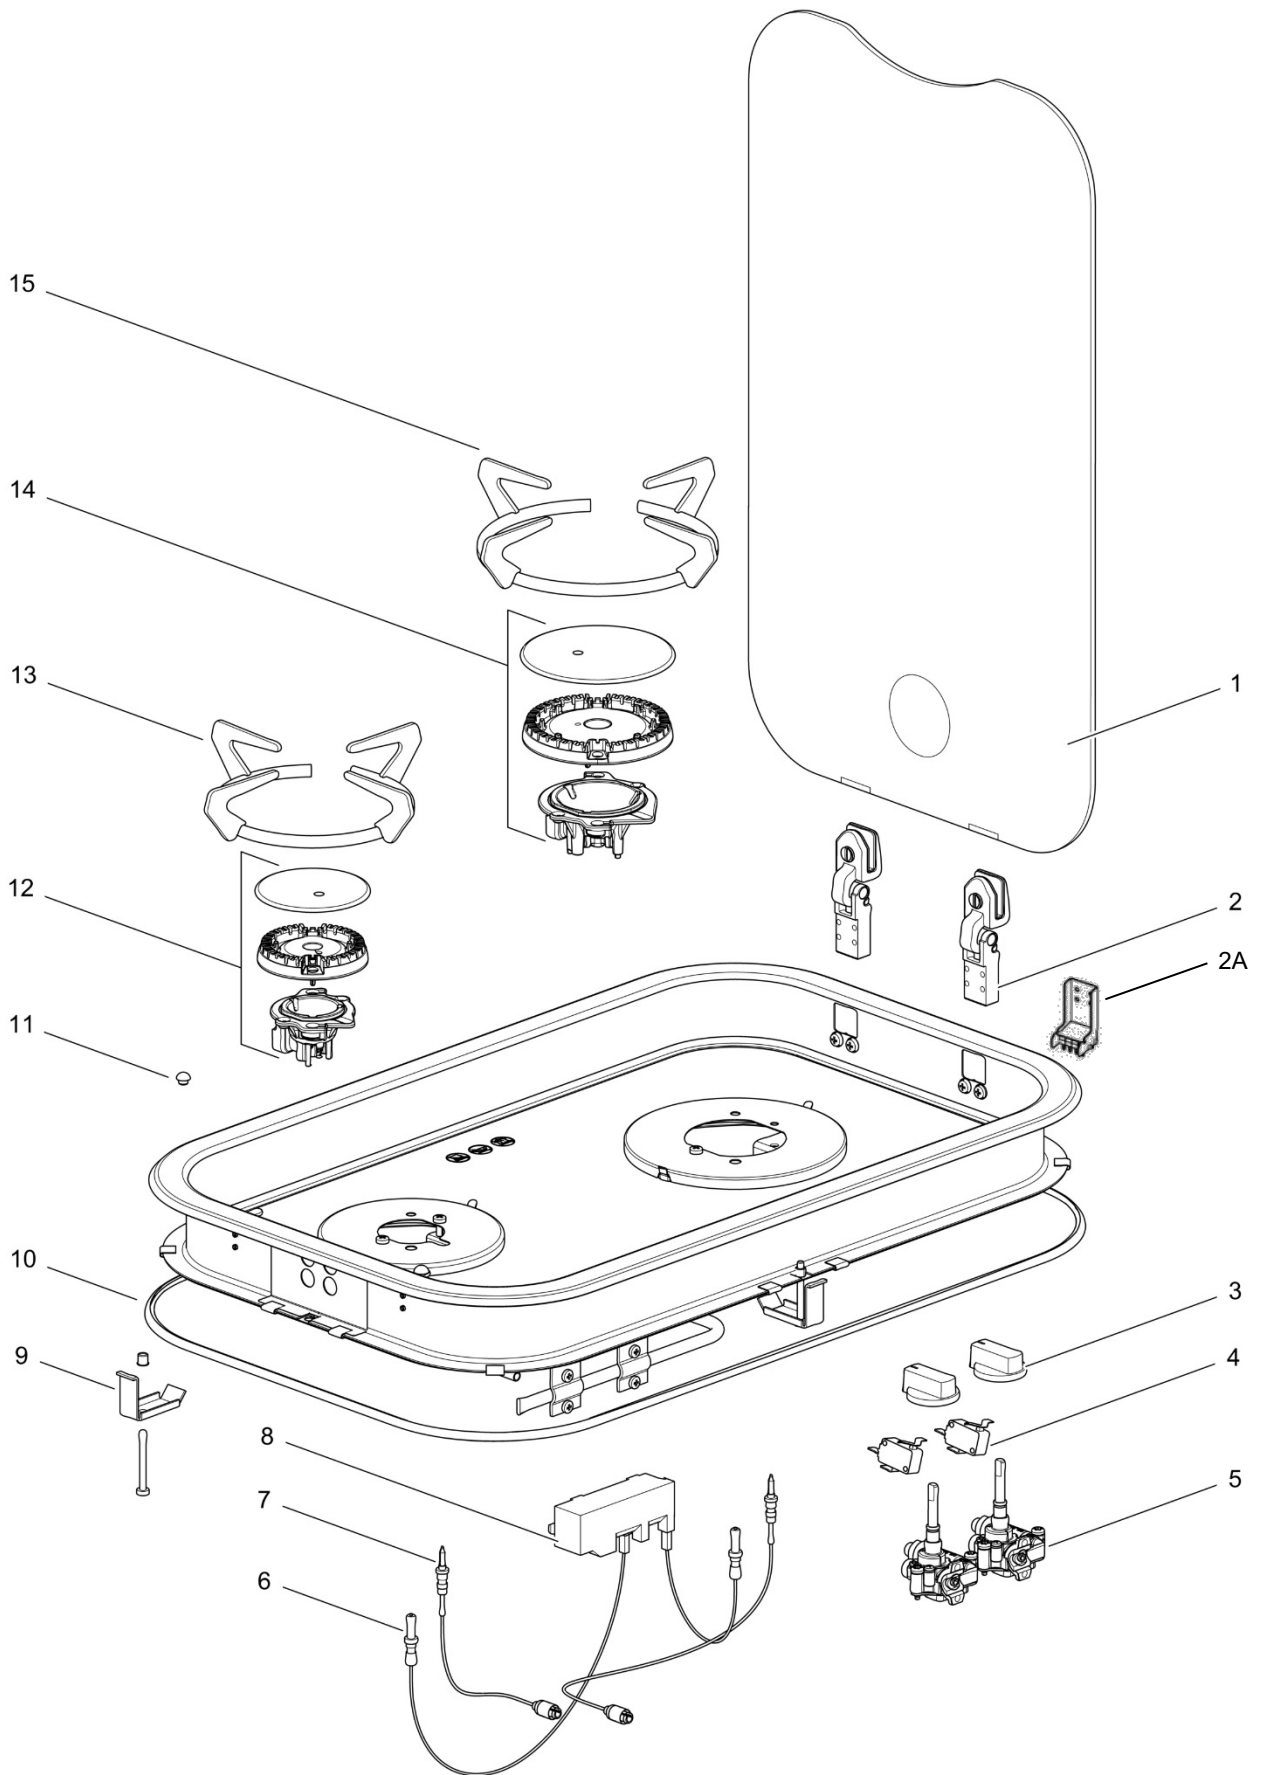

LE1455_SHB165XX-vertical