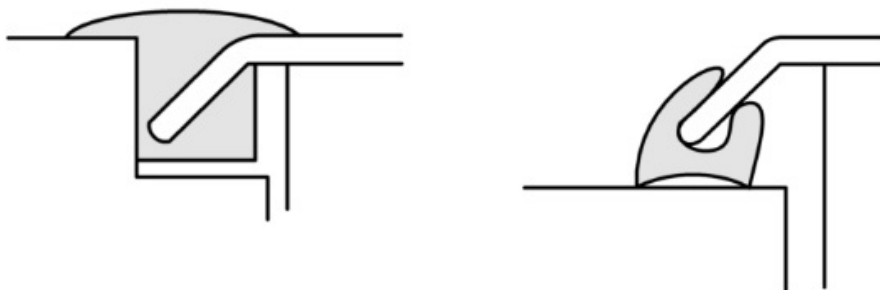

Bezel

Description	Flush mount	Surface mount
Spare part number	SSPA0068 (1pc) SSPA0071 (20 pcs)	SSPA0069 (1 pc) SSPA0072 (20 pcs)

~~xxxxx~~ = not available anymore