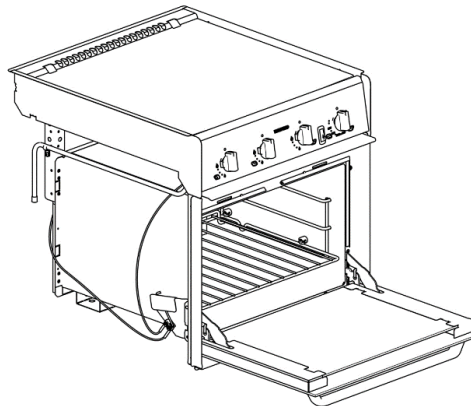

**Control knobs**

<b>Spare part number</b>	SSPA0905	SSPA0936
<b>Colours available</b>	Black (.BK)	Chrome(.CR) Satin (.SA)
<b>Set quantity</b>	6	5

**Cladding styles**

**No cladding**

**Side cladding**

**Behind handle cladding**

Oven door styles

Drop down oven door

Drop down oven doors

Spare part number	Glass	Print	Cladding	Cladding position	Handle style	Handle colour
SMAO3435.BK/SVS1X	Clear	Black	No	N/A		Stainless
SMAO3435.BK1X	Clear	Black	No	N/A		Stainless
SMAO3435.BK5X	Clear	Black	Yes	Sides		Stainless
SMAO3435.BK14X	Clear	Black	Yes	Sides		Brushed Nickel
SMAO3435.BK16X	Clear	Black	No	N/A		Chrome
<del>SMAO3435.BK19X</del>	<del>Clear</del>	<del>Black</del>	<del>Yes</del>	<del>N/A</del>	<del></del>	<del>Stainless</del>
SMAO3435.BK20X	Clear	Black	No	N/A		Black
SMAO3435.BK21X	Clear	Black	Yes	Sides		Brushed Nickel
SMAO3435.BK22X	Clear	Black	No	N/A		Chrome
SMAO3435.BK23X	Clear	Black	No	N/A		BNK
SMAO3435.BK24X	Clear	Black	Yes	Sides		Chrome
SMAO3435.MIR6X	Mirror	N/A	No	N/A		Brushed Nickel