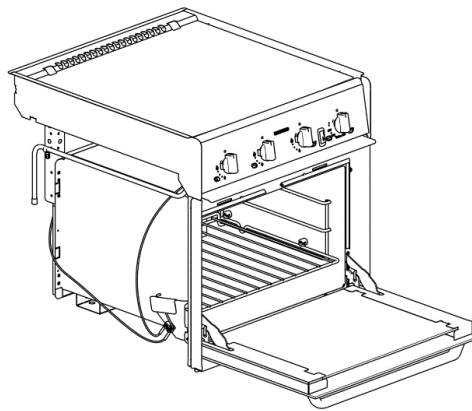

## Control knobs

<b>Spare part number</b>	SSPA0936	SSPA0901
<b>Colours available</b>	Chrome(.CR) Satin (.SA)	Matt Nickel (.MNK)
<b>Set quantity</b>	5	6

**Cladding styles**

**No cladding**

**Side cladding**

**Behind handle cladding**

**Oven door styles**

**Drop down oven door**

**Oven doors**

Spare part number	Glass	Print	Cladding	Cladding position	Handle style	Handle colour
SMAO3435.BK/SVS1X	Clear	Black	No	N/A		Stainless
SMAO3435.BK1X	Clear	Black	No	N/A		Stainless
SMAO3435.BK5X	Clear	Black	Yes	Sides		Stainless
SMAO3435.BK14X	Clear	Black	Yes	Sides		Brushed Nickel
SMAO3435.BK16X	Clear	Black	No	N/A		Chrome
<del>SMAO3435.BK19X</del>	<del>Clear</del>	<del>Black</del>	<del>Yes</del>	<del>N/A</del>		<del>Stainless</del>
SMAO3435.BK20X	Clear	Black	No	N/A		Black
SMAO3435.BK21X	Clear	Black	Yes	Sides		Brushed Nickel
SMAO3435.BK22X	Clear	Black	No	N/A		Chrome
SMAO3435.BK23X	Clear	Black	No	N/A		Chrome
SMAO3435.MIR6X	Mirror	N/A	No	N/A		Brushed Nickel