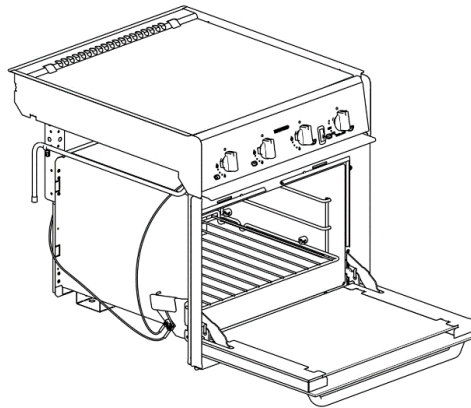

**Control knobs**

<b>Spare part number</b>	SSPA0905	SSPA0936
<b>Colours available</b>	Black (.BK)	Chrome(.CR) Satin (.SA)
<b>Set quantity</b>	6	5

**Cladding styles**

**No cladding**

**Side cladding**

**Behind handle cladding**

Oven door styles

Drop down oven door

Drop down oven doors

Spare part number	Glass	Print	Cladding	Cladding position	Handle style	Handle colour
SMAO3435.BK/SVS1X	Clear	Black	No	N/A		Stainless
SMAO3435.BK1X	Clear	Black	No	N/A		Stainless
SMAO3435.BK5X	Clear	Black	Yes	Sides		Stainless
SMAO3435.BK14X	Clear	Black	Yes	Sides		Brushed Nickel
SMAO3435.BK16X	Clear	Black	No	N/A		Chrome
<del>SMAO3435.BK19X</del>	<del>Clear</del>	<del>Black</del>	<del>Yes</del>	<del>N/A</del>	<del></del>	<del>Stainless</del>
SMAO3435.BK20X	Clear	Black	No	N/A		Black
SMAO3435.BK21X	Clear	Black	Yes	Sides		Brushed Nickel
SMAO3435.BK22X	Clear	Black	No	N/A		Chrome
SMAO3435.BK23X	Clear	Black	No	N/A		BNK
SMAO3435.MIR6X	Mirror	N/A	No	N/A		Brushed Nickel