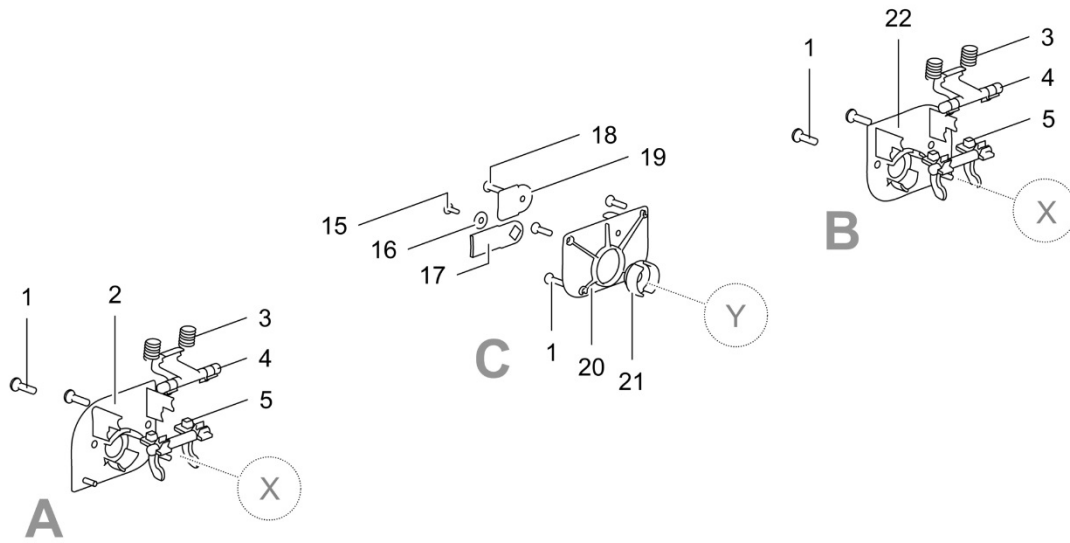

		Spare part number	Spare part number	Colours available
1	Door outer hook			
2	Door inner screw			
3	Door seal clamping plate			
4	Battery box			
5	Hinge			
6	Hinge pin	26602		
7	Door clip (18x)	26634		
8	Soft tray	26620		
9	CEE socket			
10	Blind plug			
11	Mounting plate			
12	Foam divider			
13	Nut PG 13,5			
14	Grommet PG 13,5			
15	Nut			
16	12V Wire harness			

For parts A and B refer to page 14

		Spare part number	Spare part number	Colours available
1	Door outer			
2	Door inner			
3	Door seal			
4	Wet locker box			
5	Hinge			
6	Hinge pin	26602		
7	Door clip (18x)	26634		

For parts A and B refer to page 14

Base

Locks and buttons

LE1043_Service Doors Locks and Buttons_1116-V03

		Spare part number	Spare part number	Colours available	
1	Screw				
2	Back plate (right)				
3	Spring				
4	Latch				
5	Lever				
6	Spring				
7A	Button	26603		27, 58, 80, 84	
7B	Push button magnet	26622			
8	O-ring				
9	Pawl				
10	O-ring				
11	Lock housing				
	<i>FAWO 1 – (F/W)</i>	26606		57, 58, 80, 84	
	<i>FAWO 2 (F(2))</i>		26608	27, 57, 58, 80, 84	
	<i>ZADI (ZA)</i>		26607	27, 57, 58, 80, 84	
	<i>West Alloy Snake Lock (WS)</i>			26621	58, 80
12	Spring				
13	Lock ZADI		26604		
14	Key				
15	Screw				
16	Washer				
17	Latch				
18	Screw				
19	Latch bar				
20	Back plate (centre)				
21	Pawl extension				
22	Back plate (left)				
A + B	Kit for Service door 3, 4 & 5 <i>incl. #6, #8, #12</i>		26626	27, 58, 80, 84	
A + B + C	Kit for Service door 6 & 7 <i>incl. #6, #8, #12</i>		26625	27, 57, 58, 80, 84	