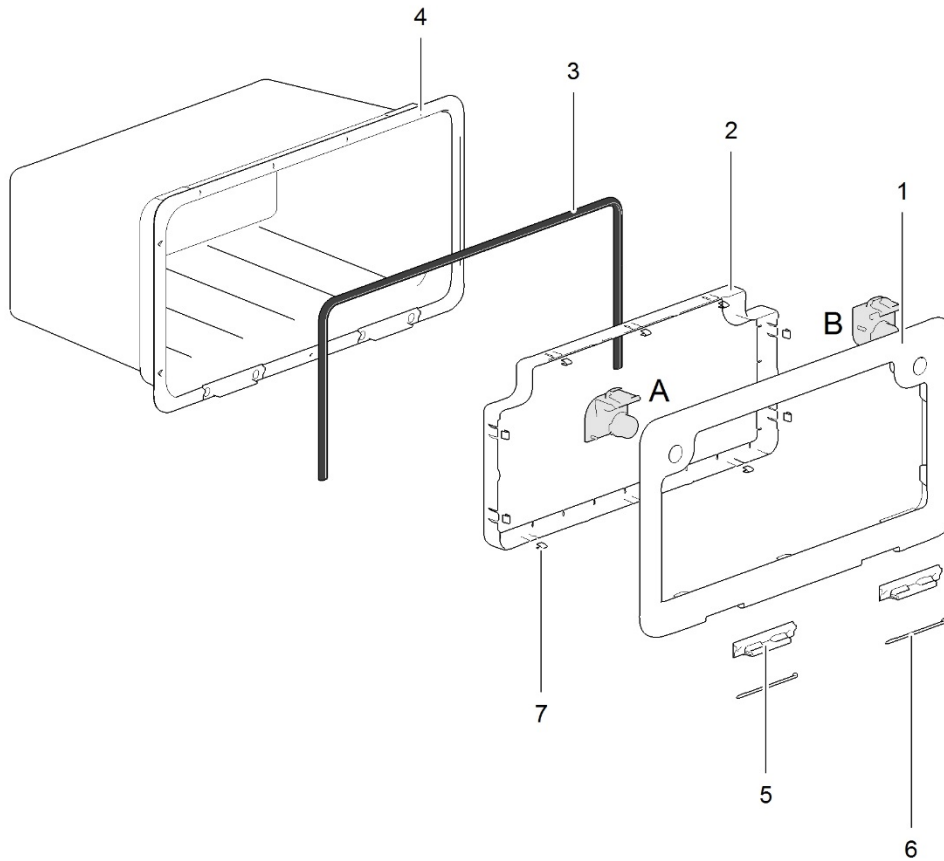

		Spare part number	Spare part number	Colours available
1	Door outer hook			
2	Door inner screw			
3	Door seal clamping plate			
4	Battery box			
5	Hinge			
6	Hinge pin	26602		
7	Door clip (18x)	26634		
8	Soft tray	26620		
9	CEE socket			
10	Blind plug			
11	Mounting plate			
12	Foam divider			
13	Nut PG 13,5			
14	Grommet PG 13,5			
15	Nut			
16	12V Wire harness			

For parts A and B refer to page 14

		Spare part number	Spare part number	Colours available
1	Door outer			
2	Door inner			
3	Door seal			
4	Wet locker box			
5	Hinge			
6	Hinge pin	26602		
7	Door clip (18x)	26634		

For parts A and B refer to page 14

Base

Locks and buttons

LE1043_Service Doors Locks and Buttons_1116-V03

		Spare part number	Spare part number	Colours available	
1	Screw				
2	Back plate (right)				
3	Spring				
4	Latch				
5	Lever				
6	Spring				
7A	Button	26603		27, 58, 80, 84	
7B	Push button magnet	26622			
8	O-ring				
9	Pawl				
10	O-ring				
11	Lock housing				
	<i>FAWO 1 – (F/W)</i>	26606		57, 58, 80, 84	
	<i>FAWO 2 (F(2))</i>		26608	27, 57, 58, 80, 84	
	<i>ZADI (ZA)</i>		26607	27, 57, 58, 80, 84	
	<i>West Alloy Snake Lock (WS)</i>			26621	58, 80
12	Spring				
13	Lock ZADI		26604		
14	Key				
15	Screw				
16	Washer				
17	Latch				
18	Screw				
19	Latch bar				
20	Back plate (centre)				
21	Pawl extension				
22	Back plate (left)				
A + B	Kit for Service door 3, 4 & 5 <i>incl. #6, #8, #12</i>		26626	27, 58, 80, 84	
A + B + C	Kit for Service door 6 & 7 <i>incl. #6, #8, #12</i>		26625	27, 57, 58, 80, 84	