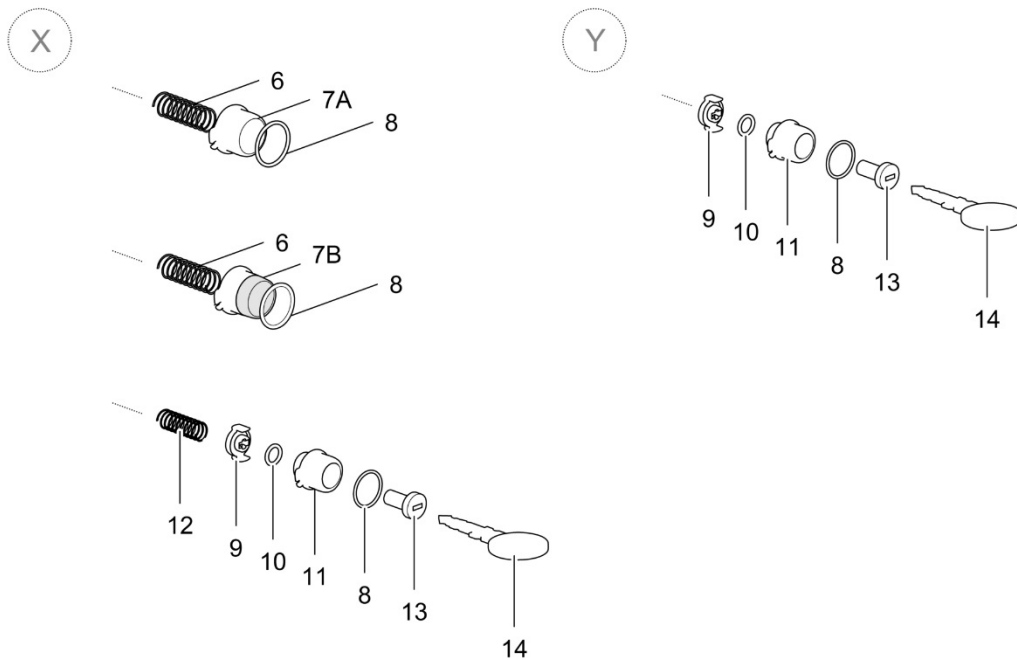

		Spare part number	Spare part number	Colours available
1	Door outer hook			
2	Door inner screw			
3	Door seal clamping plate			
4	Battery box			
5	Hinge			
6	Hinge pin	26602		
7	Door clip (18x)	26634		
8	Soft tray	26620		
9	CEE socket			
10	Blind plug			
11	Mounting plate			
12	Foam divider			
13	Nut PG 13,5			
14	Grommet PG 13,5			
15	Nut			
16	12V Wire harness			

For parts A and B refer to page 14

		Spare part number	Spare part number	Colours available
1	Door outer			
2	Door inner			
3	Door seal			
4	Wet locker box			
5	Hinge			
6	Hinge pin	26602		
7	Door clip (18x)	26634		

For parts A and B refer to page 14

Base

Locks and buttons

LE1043_Service Doors Locks and Buttons_1116-V03

		Spare part number	Spare part number	Colours available	
1	Screw				
2	Back plate (right)				
3	Spring				
4	Latch				
5	Lever				
6	Spring				
7A	Button	26603		27, 58, 80, 84	
7B	Push button magnet	26622			
8	O-ring				
9	Pawl				
10	O-ring				
11	Lock housing				
	<i>FAWO 1 – (F/W)</i>	26606		57, 58, 80, 84	
	<i>FAWO 2 (F(2))</i>		26608	27, 57, 58, 80, 84	
	<i>ZADI (ZA)</i>		26607	27, 57, 58, 80, 84	
	<i>West Alloy Snake Lock (WS)</i>			26621	58, 80
12	Spring				
13	Lock ZADI		26604		
14	Key				
15	Screw				
16	Washer				
17	Latch				
18	Screw				
19	Latch bar				
20	Back plate (centre)				
21	Pawl extension				
22	Back plate (left)				
A + B	Kit for Service door 3, 4 & 5 <i>incl. #6, #8, #12</i>		26626	27, 58, 80, 84	
A + B + C	Kit for Service door 6 & 7 <i>incl. #6, #8, #12</i>		26625	27, 57, 58, 80, 84	

Colour Numbers	Description	Colour reference
15	Light Grey	NCS S 3000-N
22	White	NCS S1002-G50Y
25	Dark Grey	NCS S 7000-N
27	Black	RAL 9005
57	Creamy White	RAL 9001
58	Slate Grey	RAL 7015
76	Light Grey	RAL 7035
80	Pure White	RAL 9010
84	Fiat Bianco	NCS S 1002-B